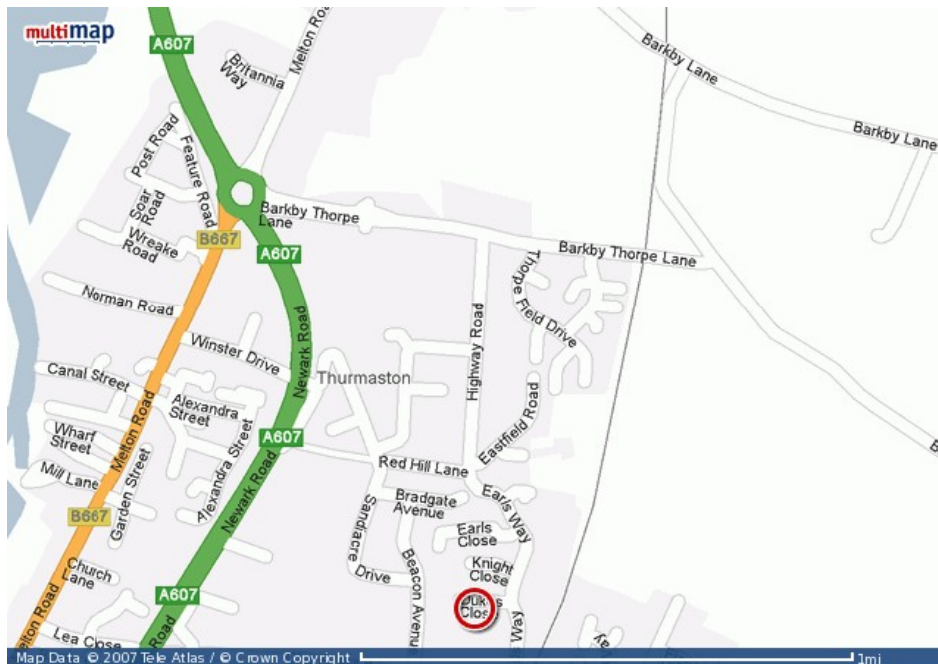

Location Map

TJ Hall Limited
13 Dukes Close
Earls Way Industrial Estate
Thurmaston
Leicester
LE 4 8EY

Tel: 0116 264 0777
Fax: 0116 264 0666

Email: info@tjhall.co.uk
www.tjhall.co.uk

Travelling South via M1

Take Junction 23 off the M1, A6 signposted Loughborough.

Take the A6 through Loughborough and follow the signs for Leicester, keeping to the A6. Passing signs for Barrow and Rothley, you will eventually come to an island. Turn left onto the A46, heading towards Syston

Turn right onto A607 and carry on to the next roundabout.

Take the 2nd exit at this roundabout, between Asda and McDonalds signed Barkby Thorpe Lane. Go over a mini roundabout and after the pedestrian lights, turn right into Highway Road.

Follow the road down the hill and Dukes Close is the 3rd road on your right. Take the first left into a cul-de-sac and we are the third unit on your right.

Travelling North via M1

Take Junction 21A off the M1, sign posted A46. Bear right.

Follow the signs for Newark along the A46. Keep right for the A607 until you come to the Hobby Horse Pub roundabout.

Turn right onto A607, and carry on to the next roundabout.

Take the 2nd exit at this roundabout, between Asda and McDonalds signed Barkby Thorpe Lane. Go over a mini roundabout and after the pedestrian lights, turn right into Highway Road.

Follow the road down the hill and Dukes Close is the 3rd road on your right. Take the first left into a cul-de-sac and we are the third unit on your right.